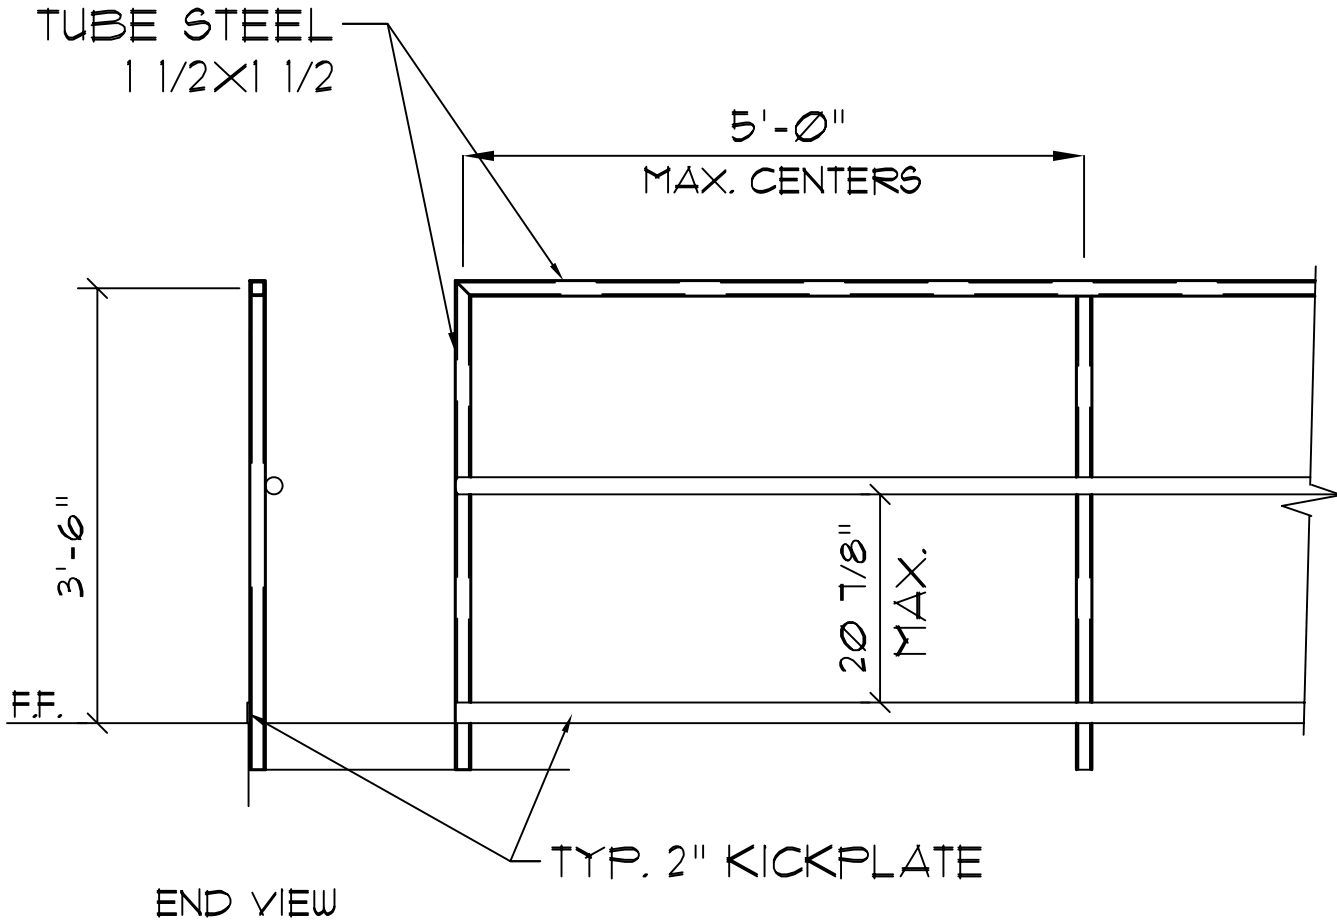

Economy Series Rails: 100 Two Line Rail

PIPE MATERIAL IS
 1 1/4" ϕ (1.66" O.D.) PIPE
 U.N.O.

OFFSET GUARDRAIL (STANDARD)

PACIFIC STAIR
 CORPORATION™

SCALE:

NONE

DETAIL NO.

R140